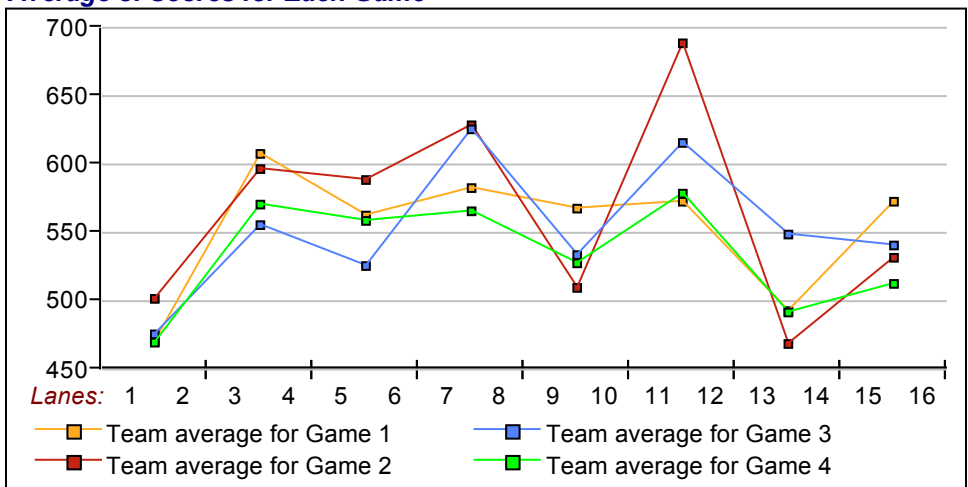

Average of Scores for Each Game