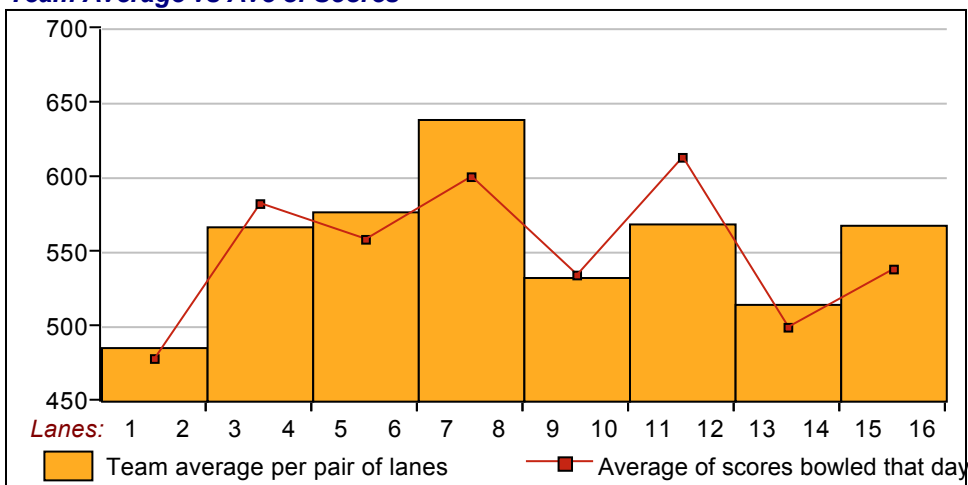

Team Average vs Ave of Scores