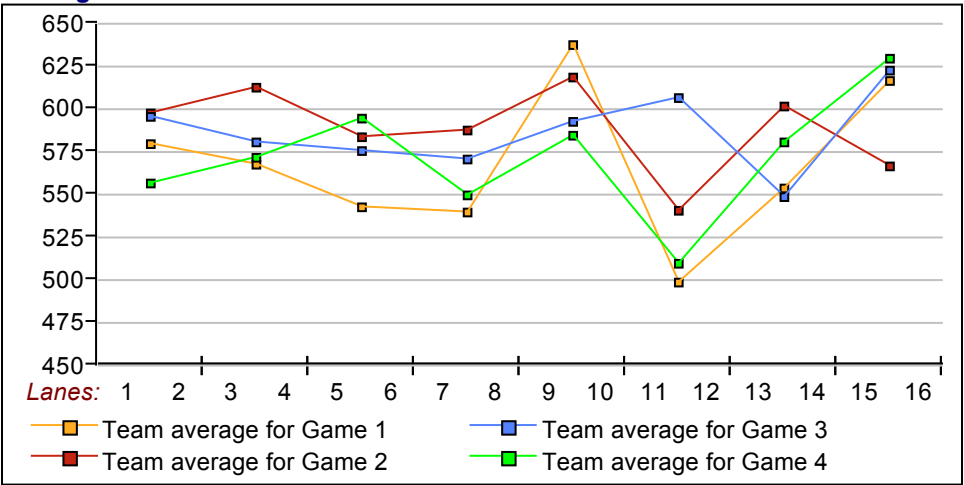

Average of Scores for Each Game