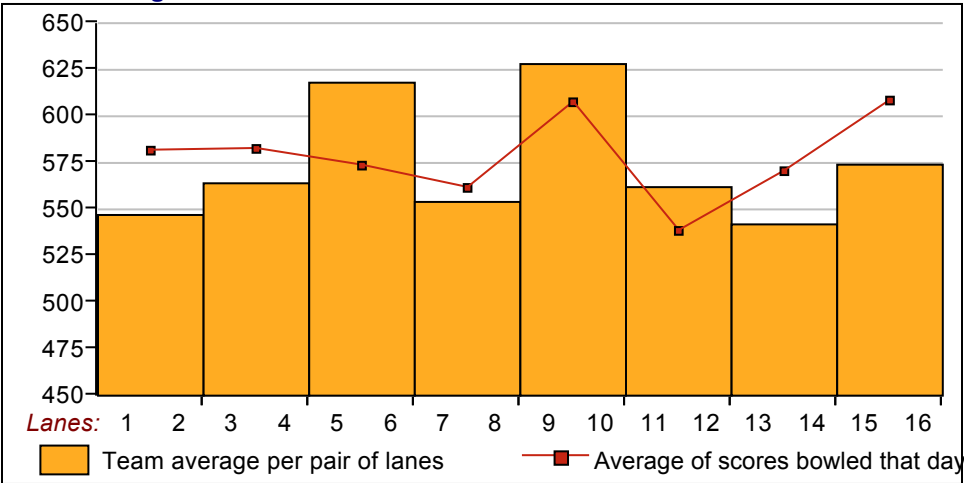

Team Average vs Ave of Scores